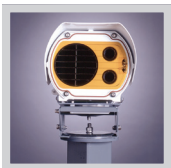

SONABEAM® Flyaway Kit

The SONAbeam Flyaway Kit packages our compact E and Z Series products with a set of aluminum tripods for rapid deployment anywhere fiber optic capacity is required. The only requirement is Line of Sight (LOS) between the two points.

The Flyaway Kit is available in a dual case configuration and comes complete with alignment scopes, toolkit and cables. The cases are easily carried or shipped and have wheels for easy transport to each location. Each end can be setup in about 15 minutes.

The SONAbeam E series products are compact, lightweight units that are optimized for links from 50 meters (160 ft) up to 1600 meters (1 mile) in extreme rain conditions (10dB/km). The E is available in three configurations: the 155-E, the 1250-E and the 2500-E.

The SONAbeam Z series was designed to provide a lightweight, economical solution for short distance links. It is ideal for high capacity links up to 500 meters. Two versions of the Z are currently available: the 1250-Z and the 2500-Z.

Both units are housed in a low-profile, all aluminum enclosure suitable for outdoor operation in all weather environments as well as for indoor installation operating through a window.

SONABEAM® E up to 1000 m

155-E	155 Mbps	Fast E, OC-3/STM-1
1250-E	1.25 Gbps	Gig E, OC-12/STM-4
2500-E	2.5 Gbps	OC48/STM16

Flyaway Kit

Exterior Dimensions

52 x 27 x 22 in
132 x 69 x 56 cm

Total Kit Weight, Per Case

40 kg | 88 lbs